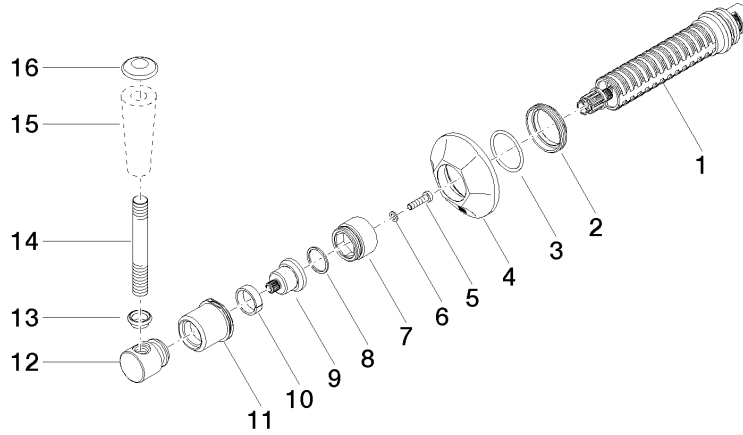

ST 060 401 0371

- rosette Ø 60 mm
- head part with cut-to-length spindle and sleeve

Individual components of this set

You need the following components for this set

1x 11 170 370-28

1x 36 608 371-28

MADISON Wall valve clockwise closing 3/4" - Brushed Durabronz (23kt Gold)

ST 060 401 0371

ST 060 401 0371

Parts for other
finishes can be found
here: [Chrome](#)

MADISON Wall valve clockwise closing 3/4" - Brushed Durabronz (23kt Gold)

MADISON

ST 060 401 0371

MADISON Wall valve clockwise closing 3/4" - Brushed Durabronz (23kt Gold)

MADISON

ST 060 401 0371

MADISON Wall valve clockwise closing 3/4" - Brushed Durabronze (23kt Gold)

MADISON

ST 060 401 0371

ST 060 401 0371

Certificates

WRAS_2010066.

Spare parts list

No.	Item Number	Name	Quantity used	Delivery time
1	90 90 03 127 00 90	top	1	2
2	09 23 10 125-00	nut	1	10
3	90 14 10 063 00 90	seal	1	2
4	09 27 37 102-28	rosette	1	20
5	09 30 30 069 90	screw	1	2
6	09 30 11 194 90	disc	1	2
7	09 18 30 007-28	sleeve	1	-
Spare part can no longer be ordered, please order the replacement item				
8	90 28 10 030 00 90	ring	1	2
9	09 12 12 064-28	base	1	-
Spare part can no longer be ordered, please order the replacement item				
10	90 14 15 021 00 90	ring	1	2
11	09 21 02 161-28	cover	1	20
12	09 20 37 101-28	handle	1	20
13	09 20 37 001-28	handle	1	20
14	09 28 22 013 90	pipe	1	2
15	11 170 370-28	MADISON Lever insert - Brushed Durabron (23kt Gold)	1	20
16	09 30 30 062-28	screw	1	20