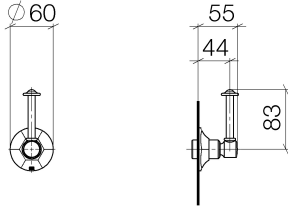

ST 060 401 0371

- rosette Ø 60 mm
- head part with cut-to-length spindle and sleeve

Individual components of this set

You need the following components for this set

1x 11 170 370-28

1x 36 608 371-28

MADISON Wall valve clockwise closing 3/4" - Brushed Durabronz (23kt Gold)

MADISON

ST 060 401 0371

MADISON Wall valve clockwise closing 3/4" - Brushed Durabronze (23kt Gold)

MADISON

ST 060 401 0371

ST 060 401 0371

Certificates

WRAS_2010066.

Spare parts list

No.	Item Number	Name	Quantity used	Delivery time
1	90 90 03 127 00 90	top	1	2
2	09 23 10 125-00	nut	1	10
3	90 14 10 063 00 90	seal	1	2
4	09 27 37 102-28	rosette	1	20
5	09 30 30 069 90	screw	1	2
6	09 30 11 194 90	disc	1	2
7	09 18 30 007-28	sleeve	1	-
Spare part can no longer be ordered, please order the replacement item				
8	90 28 10 030 00 90	ring	1	2
9	09 12 12 064-28	base	1	-
Spare part can no longer be ordered, please order the replacement item				
10	90 14 15 021 00 90	ring	1	2
11	09 21 02 161-28	cover	1	20
12	09 20 37 101-28	handle	1	20
13	09 20 37 001-28	handle	1	20
14	09 28 22 013 90	pipe	1	2
15	11 170 370-28	MADISON Lever insert - Brushed Durabron (23kt Gold)	1	20
16	09 30 30 062-28	screw	1	20